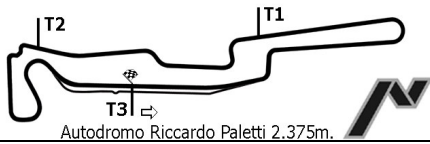

Gordini Club Feld 1

RESULTS RACE 3